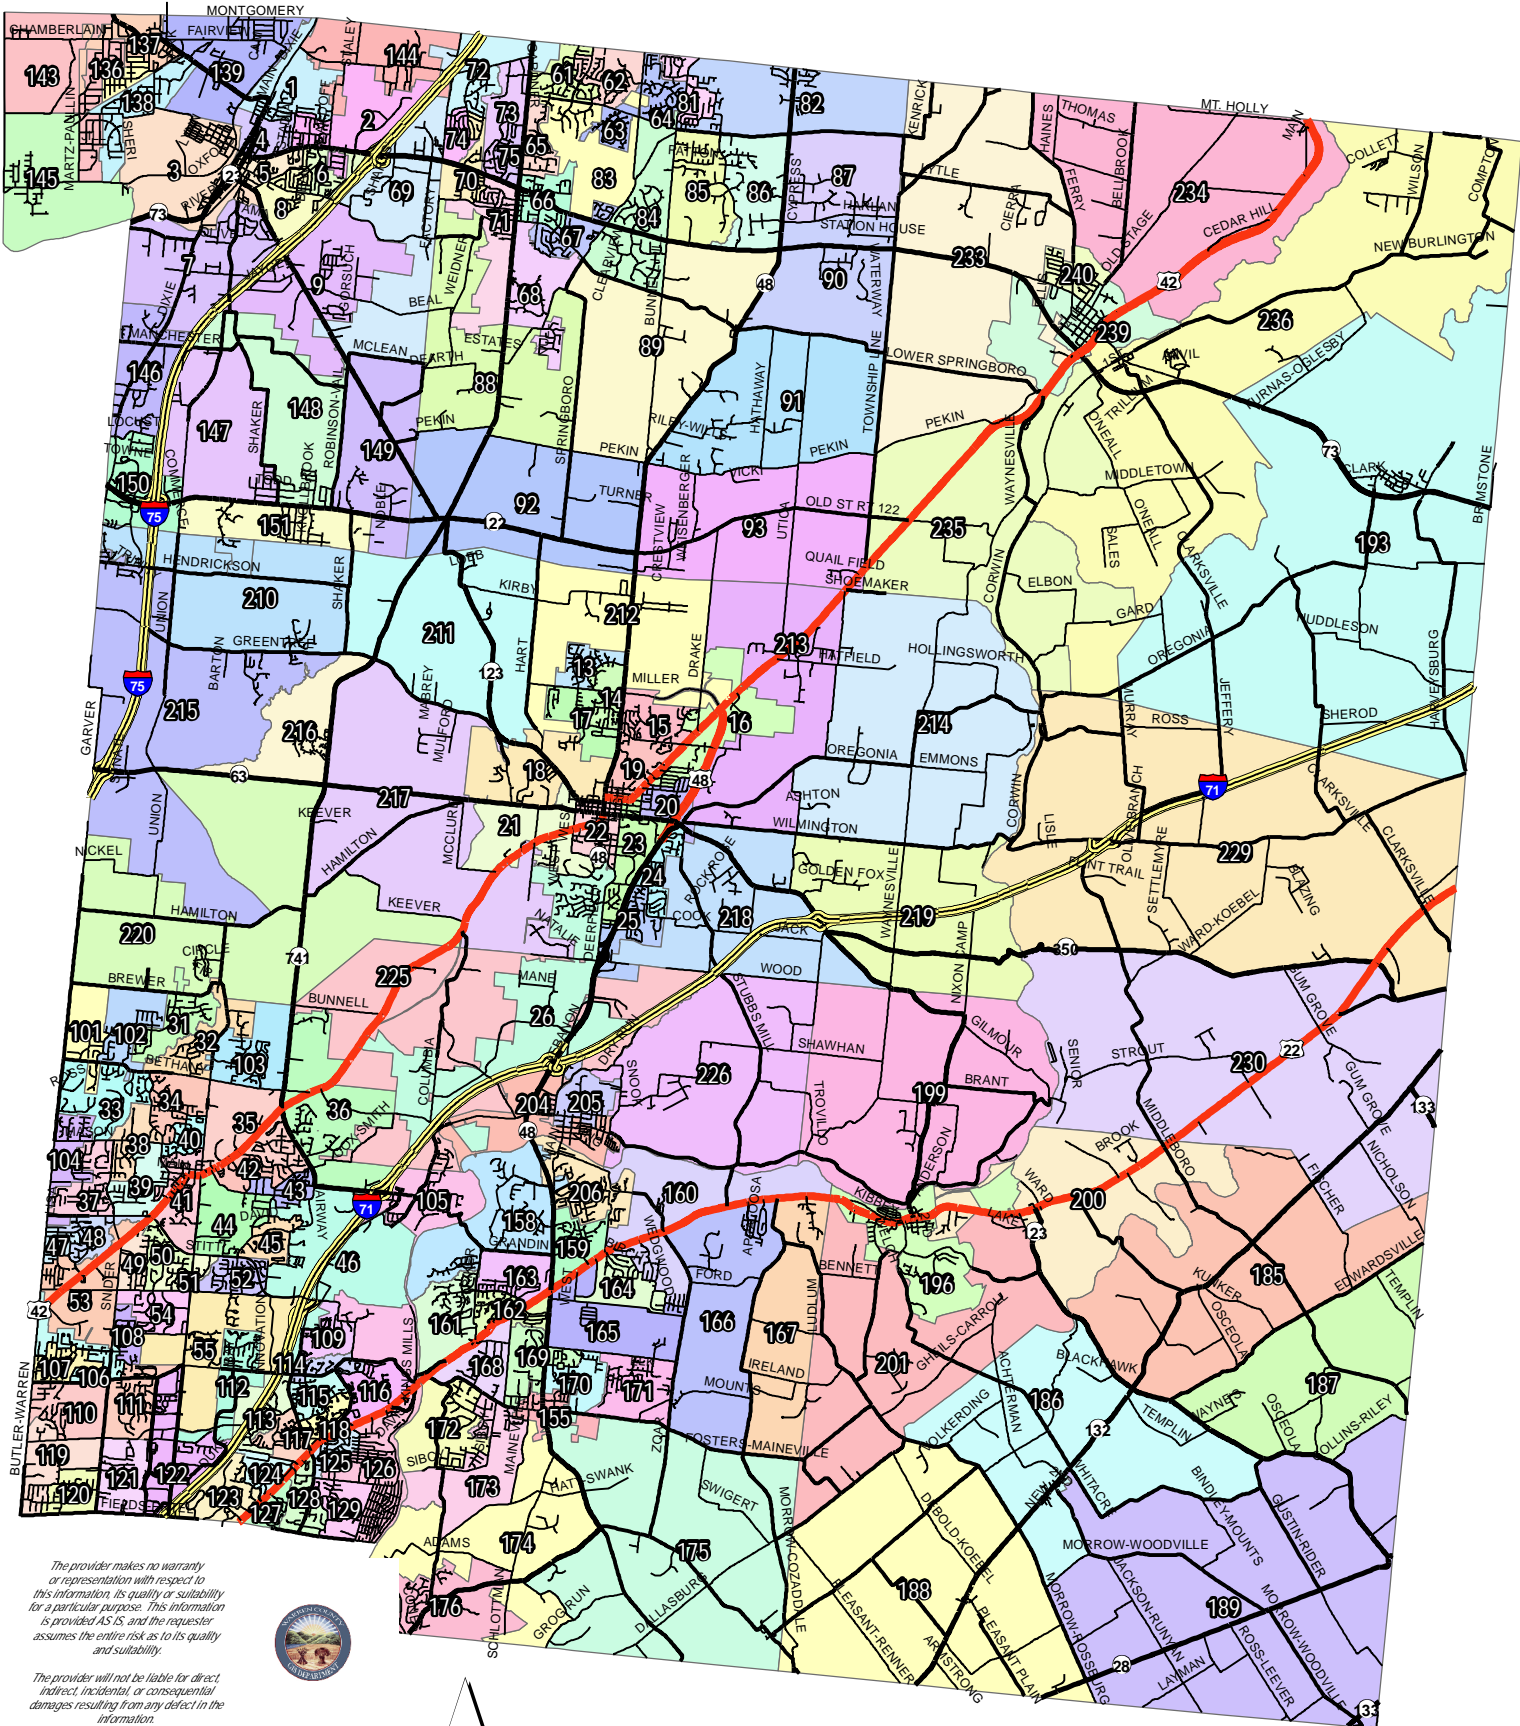

WARREN COUNTY VOTING PRECINCTS

Created July 25, 2003

1 inch = 13,825 feet