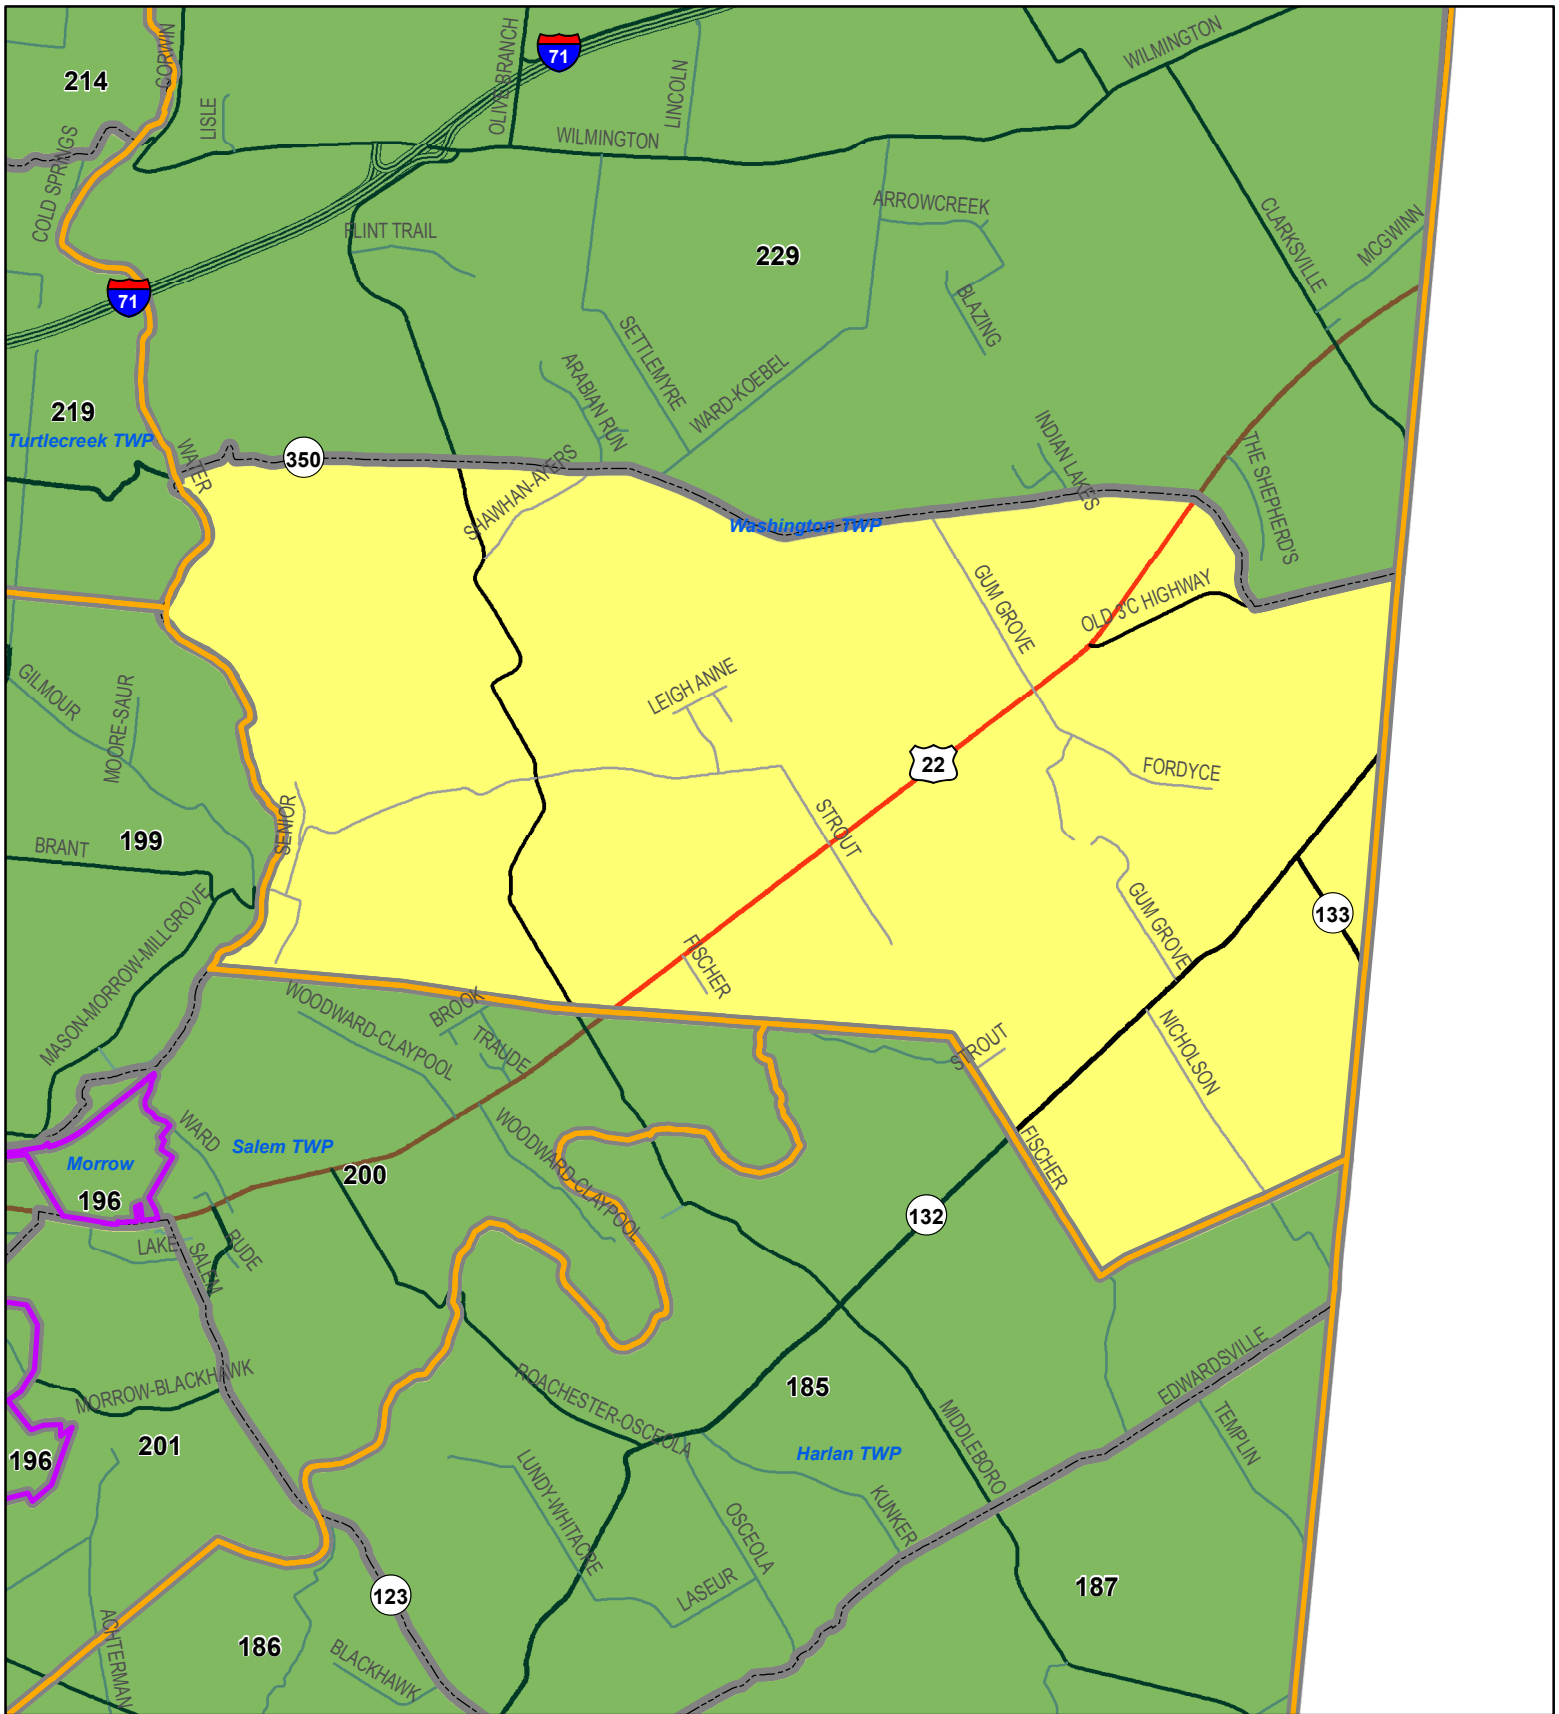

WARREN COUNTY VOTING PRECINCTS

230

WASHINGTON TWP B

Corp	Roads
● CITY	▬ Interstate
■ TWP	▬ U.S Highway
■ VILLAGE	▬ State Highway
▬ Voting Precincts	▬ County
▬ other_precs	▬ Municipal; Township
	▬ Private
	▬ Voting Precinct

Date: 1/9/2012

The provider makes no warranty or representation with respect to this information, its quality or suitability for a particular purpose. This information is provided AS IS, and the requester assumes the entire risk as to its quality and suitability.

The provider will not be liable for direct, indirect, incidental, or consequential damages resulting from any defect in the information.