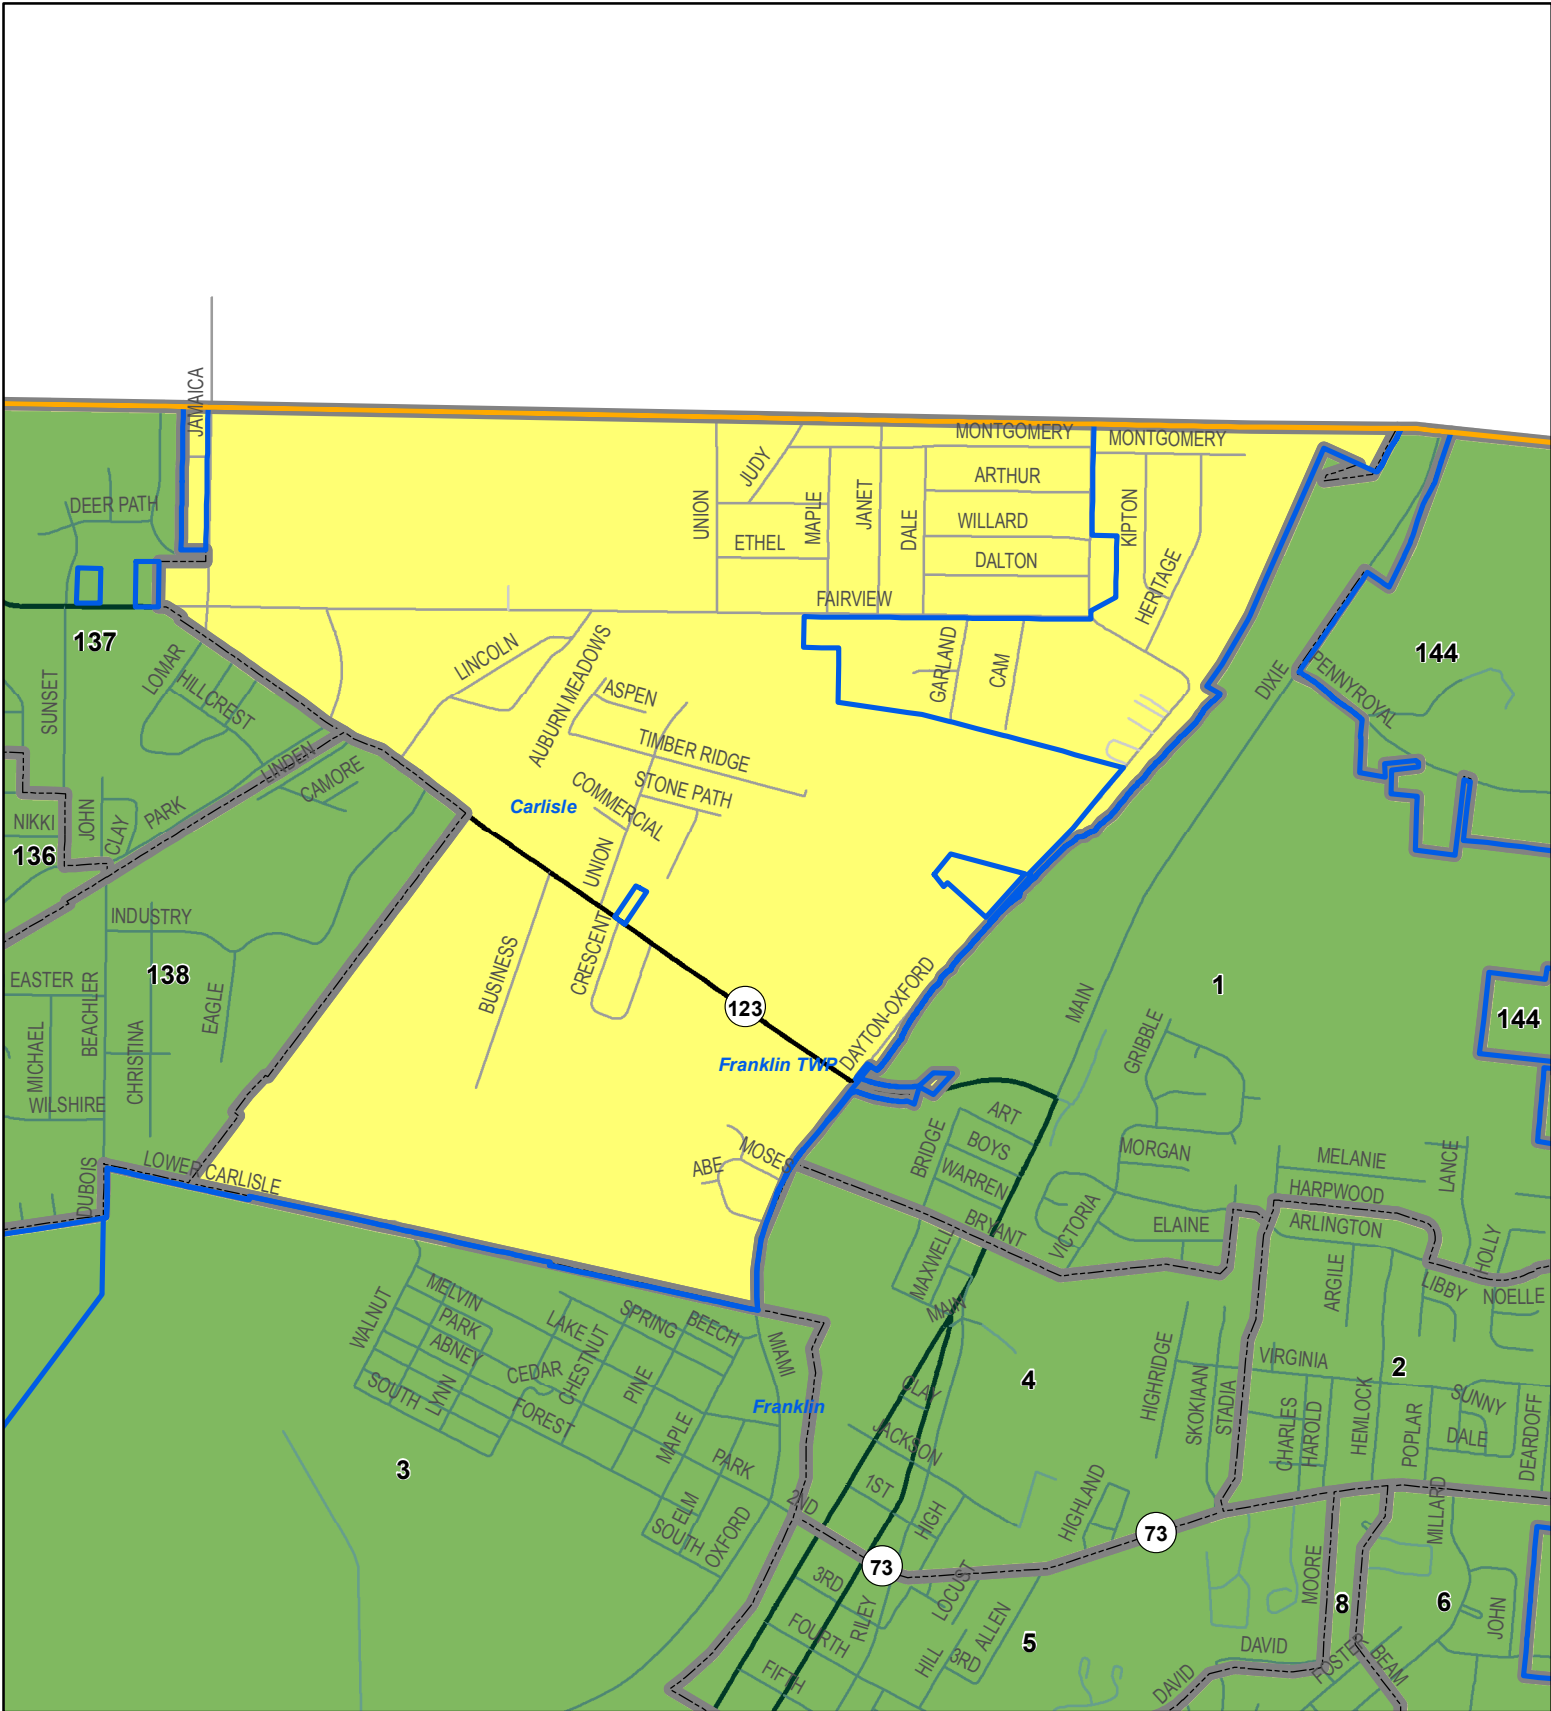

WARREN COUNTY
VOTING PRECINCTS

139

CARLISLE VILLAGE 3-A

- **Corp**
- CITY
- TWP
- VILLAGE
- other_precs
- **Roads**
- **ROUTECLASS**
- Interstate
- U.S Highway
- State Highway
- County
- Municipal; Township
- Private
- Voting Precinct