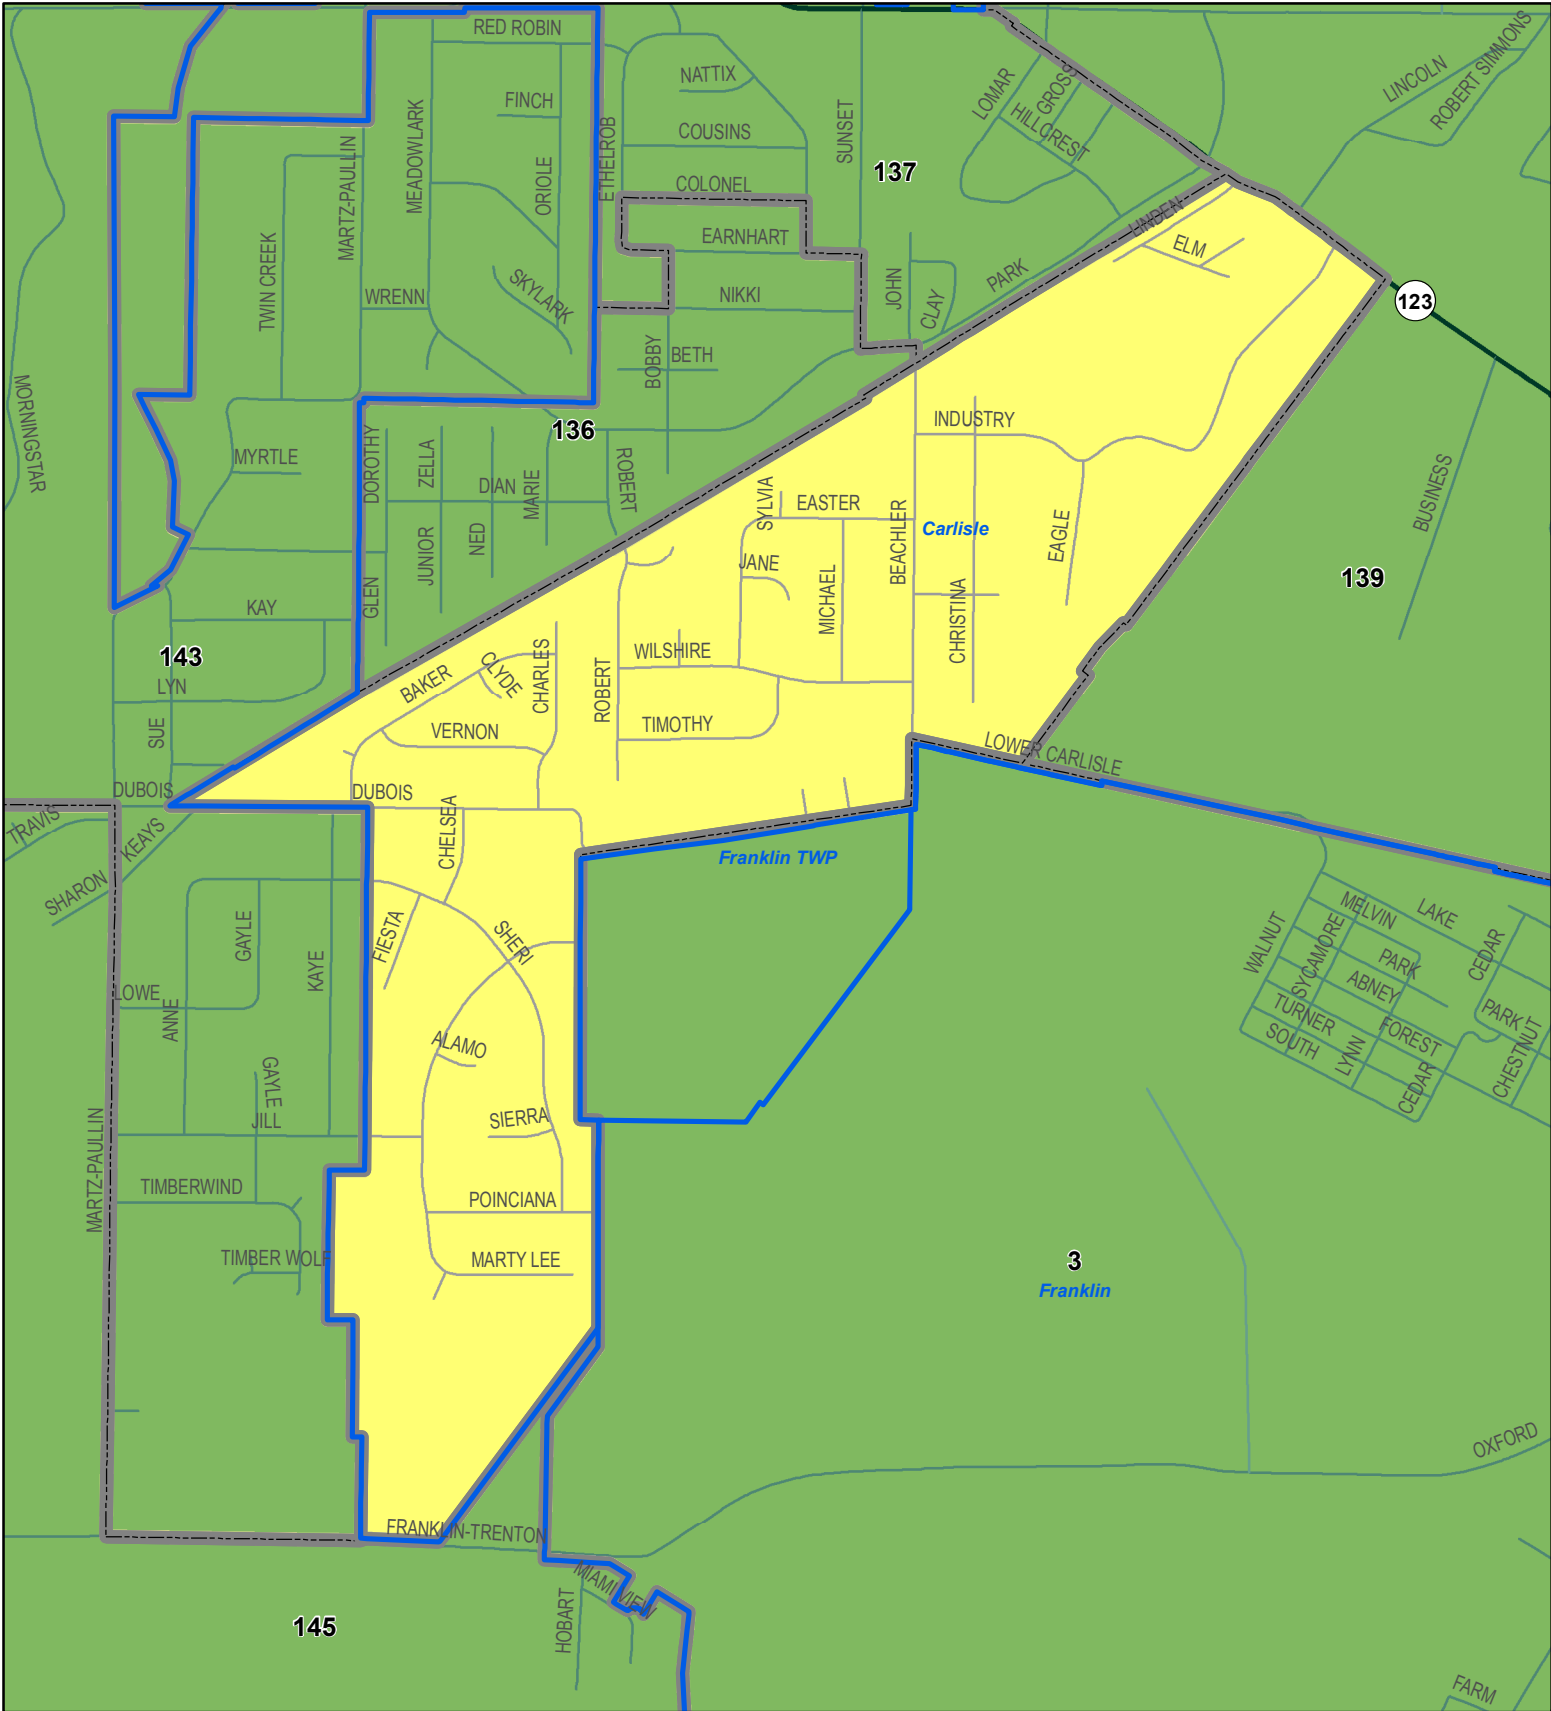

WARREN COUNTY
VOTING PRECINCTS

138

CARLISLE VILLAGE 2-A

- **Corp**
- CITY
- TWP
- VILLAGE
- other_precs
- **Roads**
- **ROUTECLASS**
- Interstate
- U.S Highway
- State Highway
- County
- Municipal; Township
- Private
- Voting Precinct