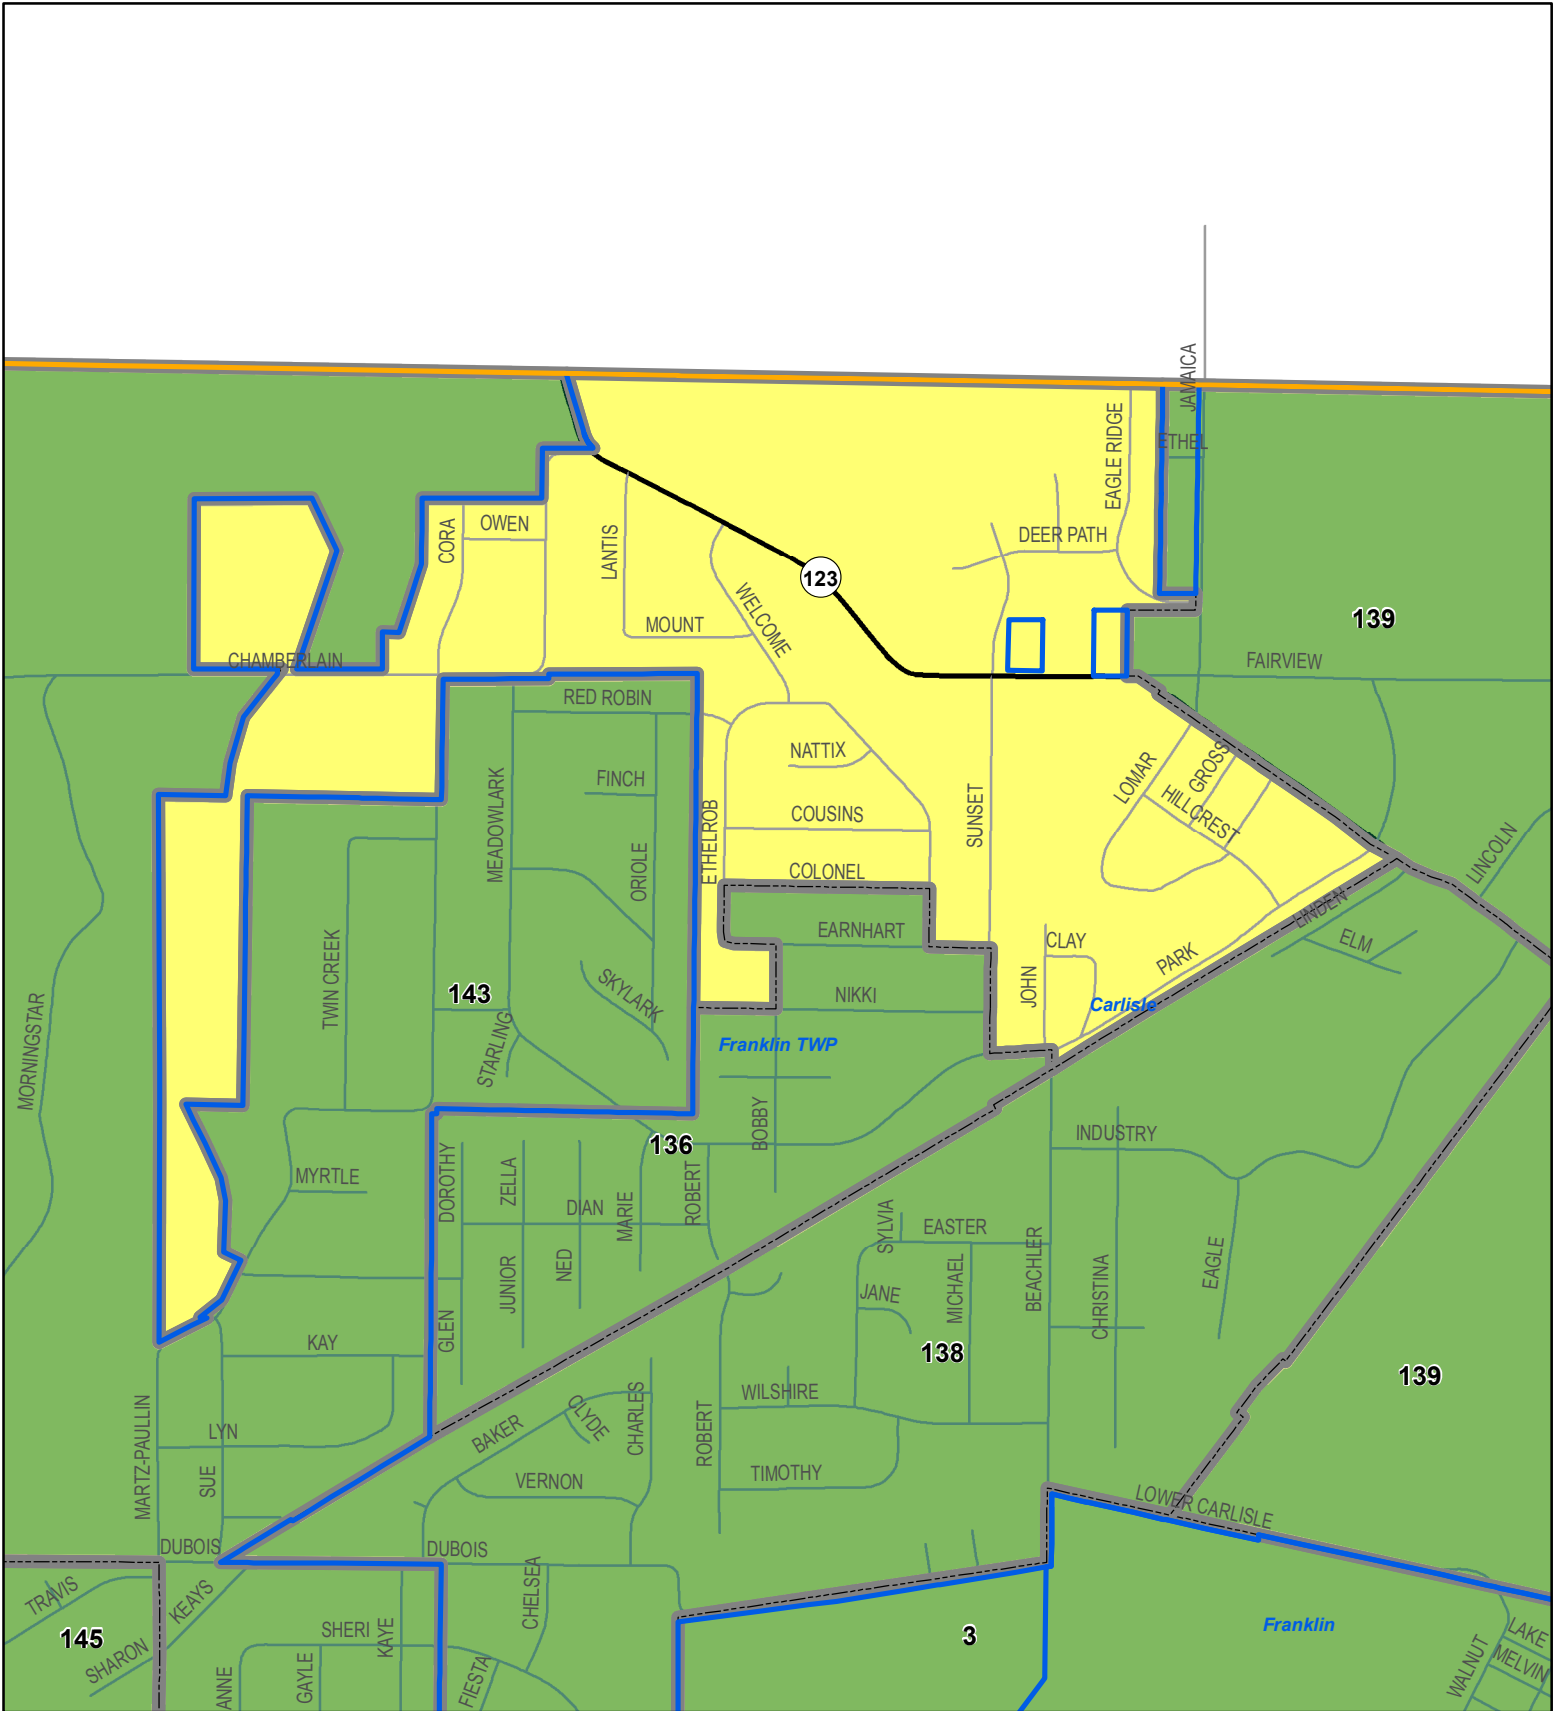

**WARREN COUNTY
VOTING PRECINCTS**

137

CARLISLE VILLAGE 1-B

- **Corp**
- CITY
- TWP
- VILLAGE
- other_precs
- **Roads**
- **ROUTECLASS**
- Interstate
- U.S Highway
- State Highway
- County
- Municipal; Township
- Private
- Voting Precinct