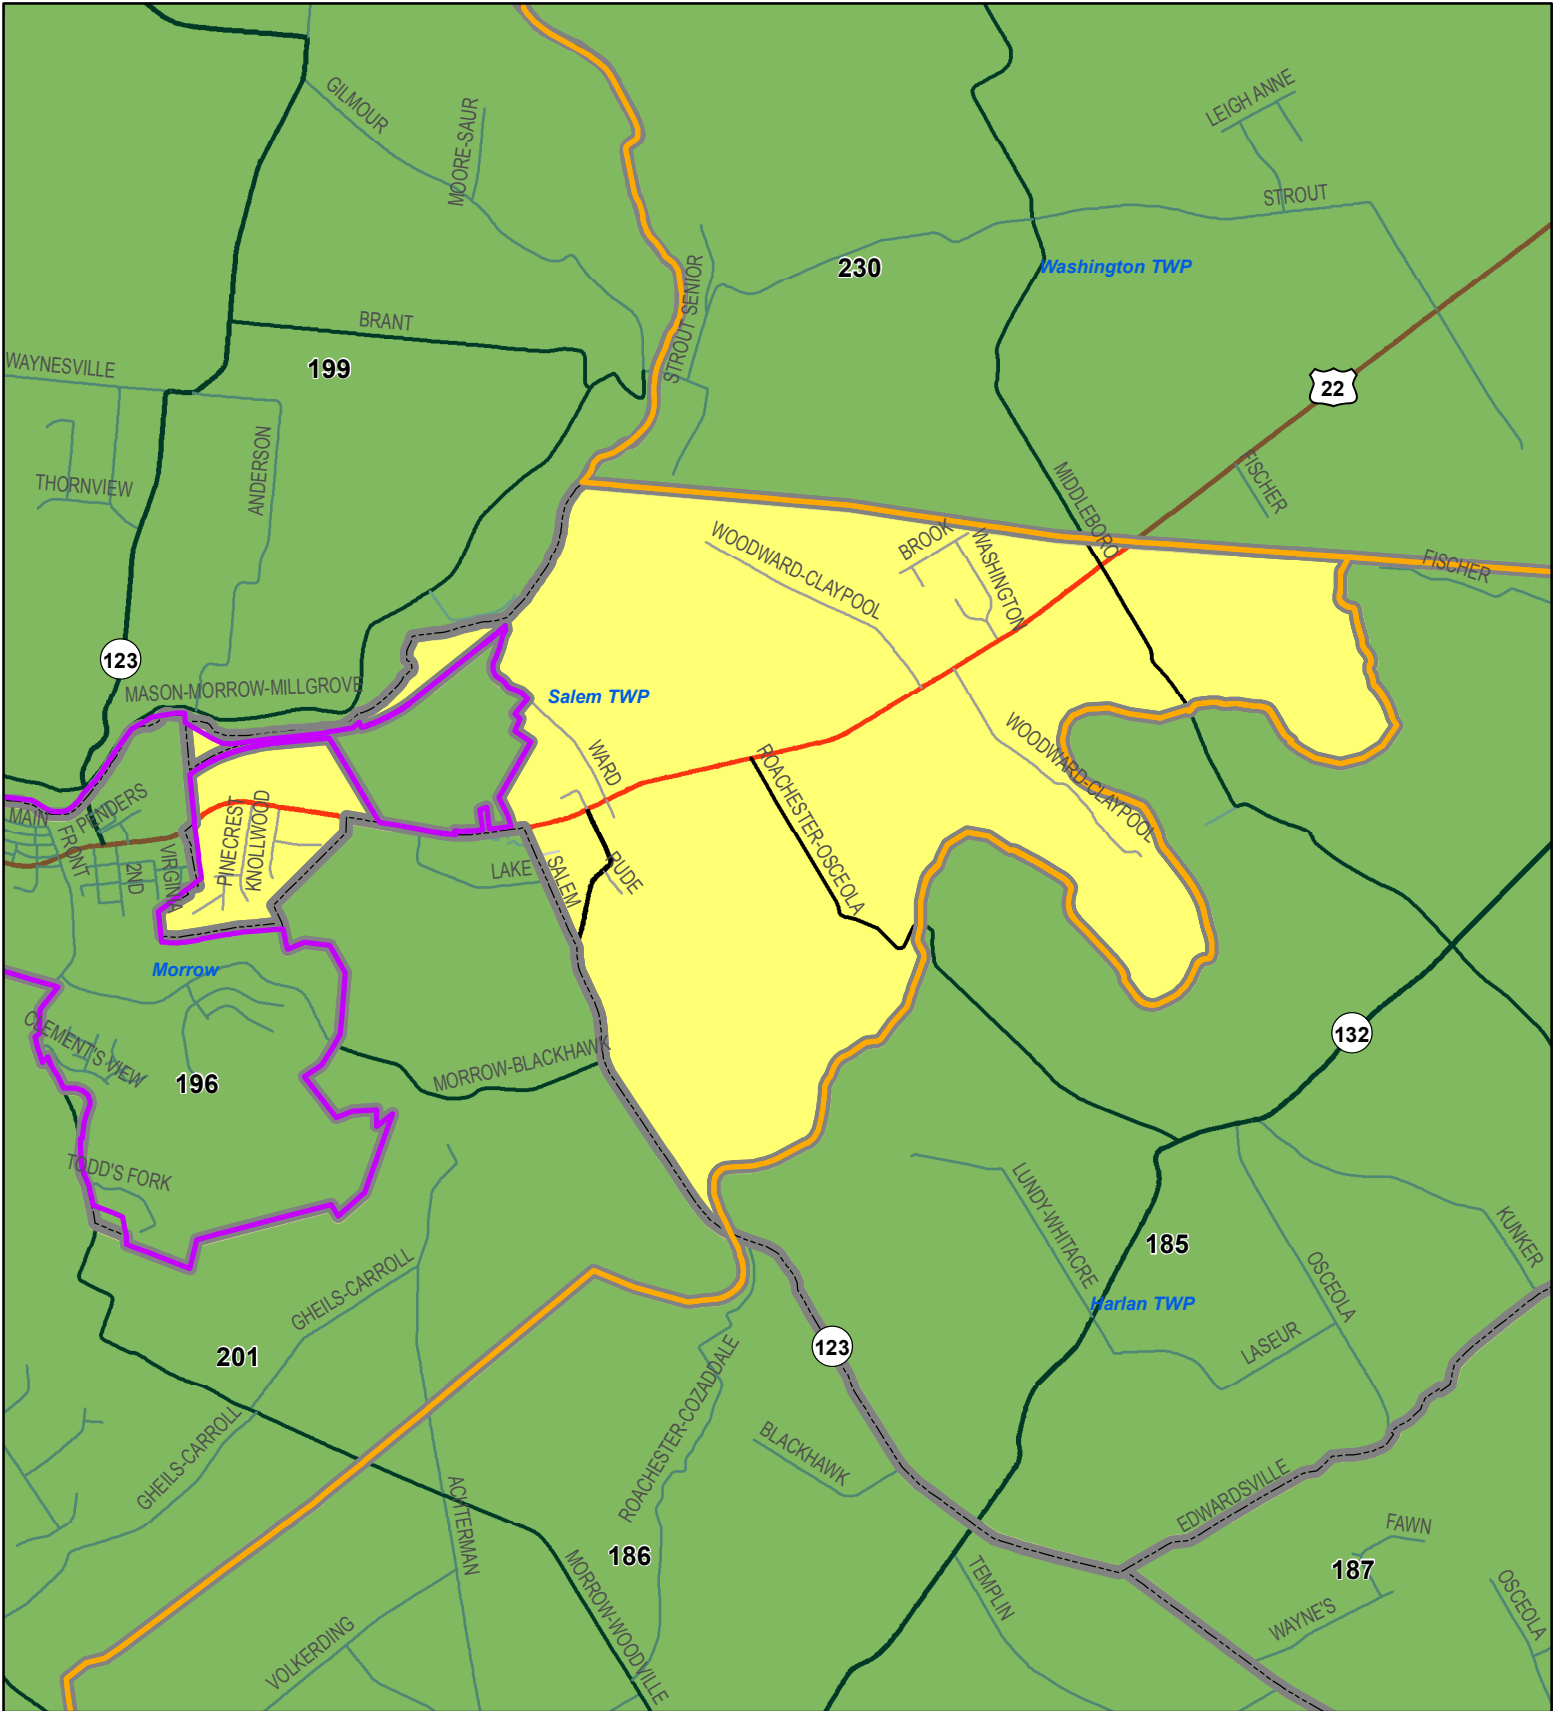

WARREN COUNTY VOTING PRECINCTS

200

SALEM TWP B

- **Corp**
- CITY
- TWP
- VILLAGE
- other_precs
- **Roads**
- **ROUTECLASS**
- Interstate
- U.S Highway
- State Highway
- County
- Municipal; Township
- Private
- Voting Precinct