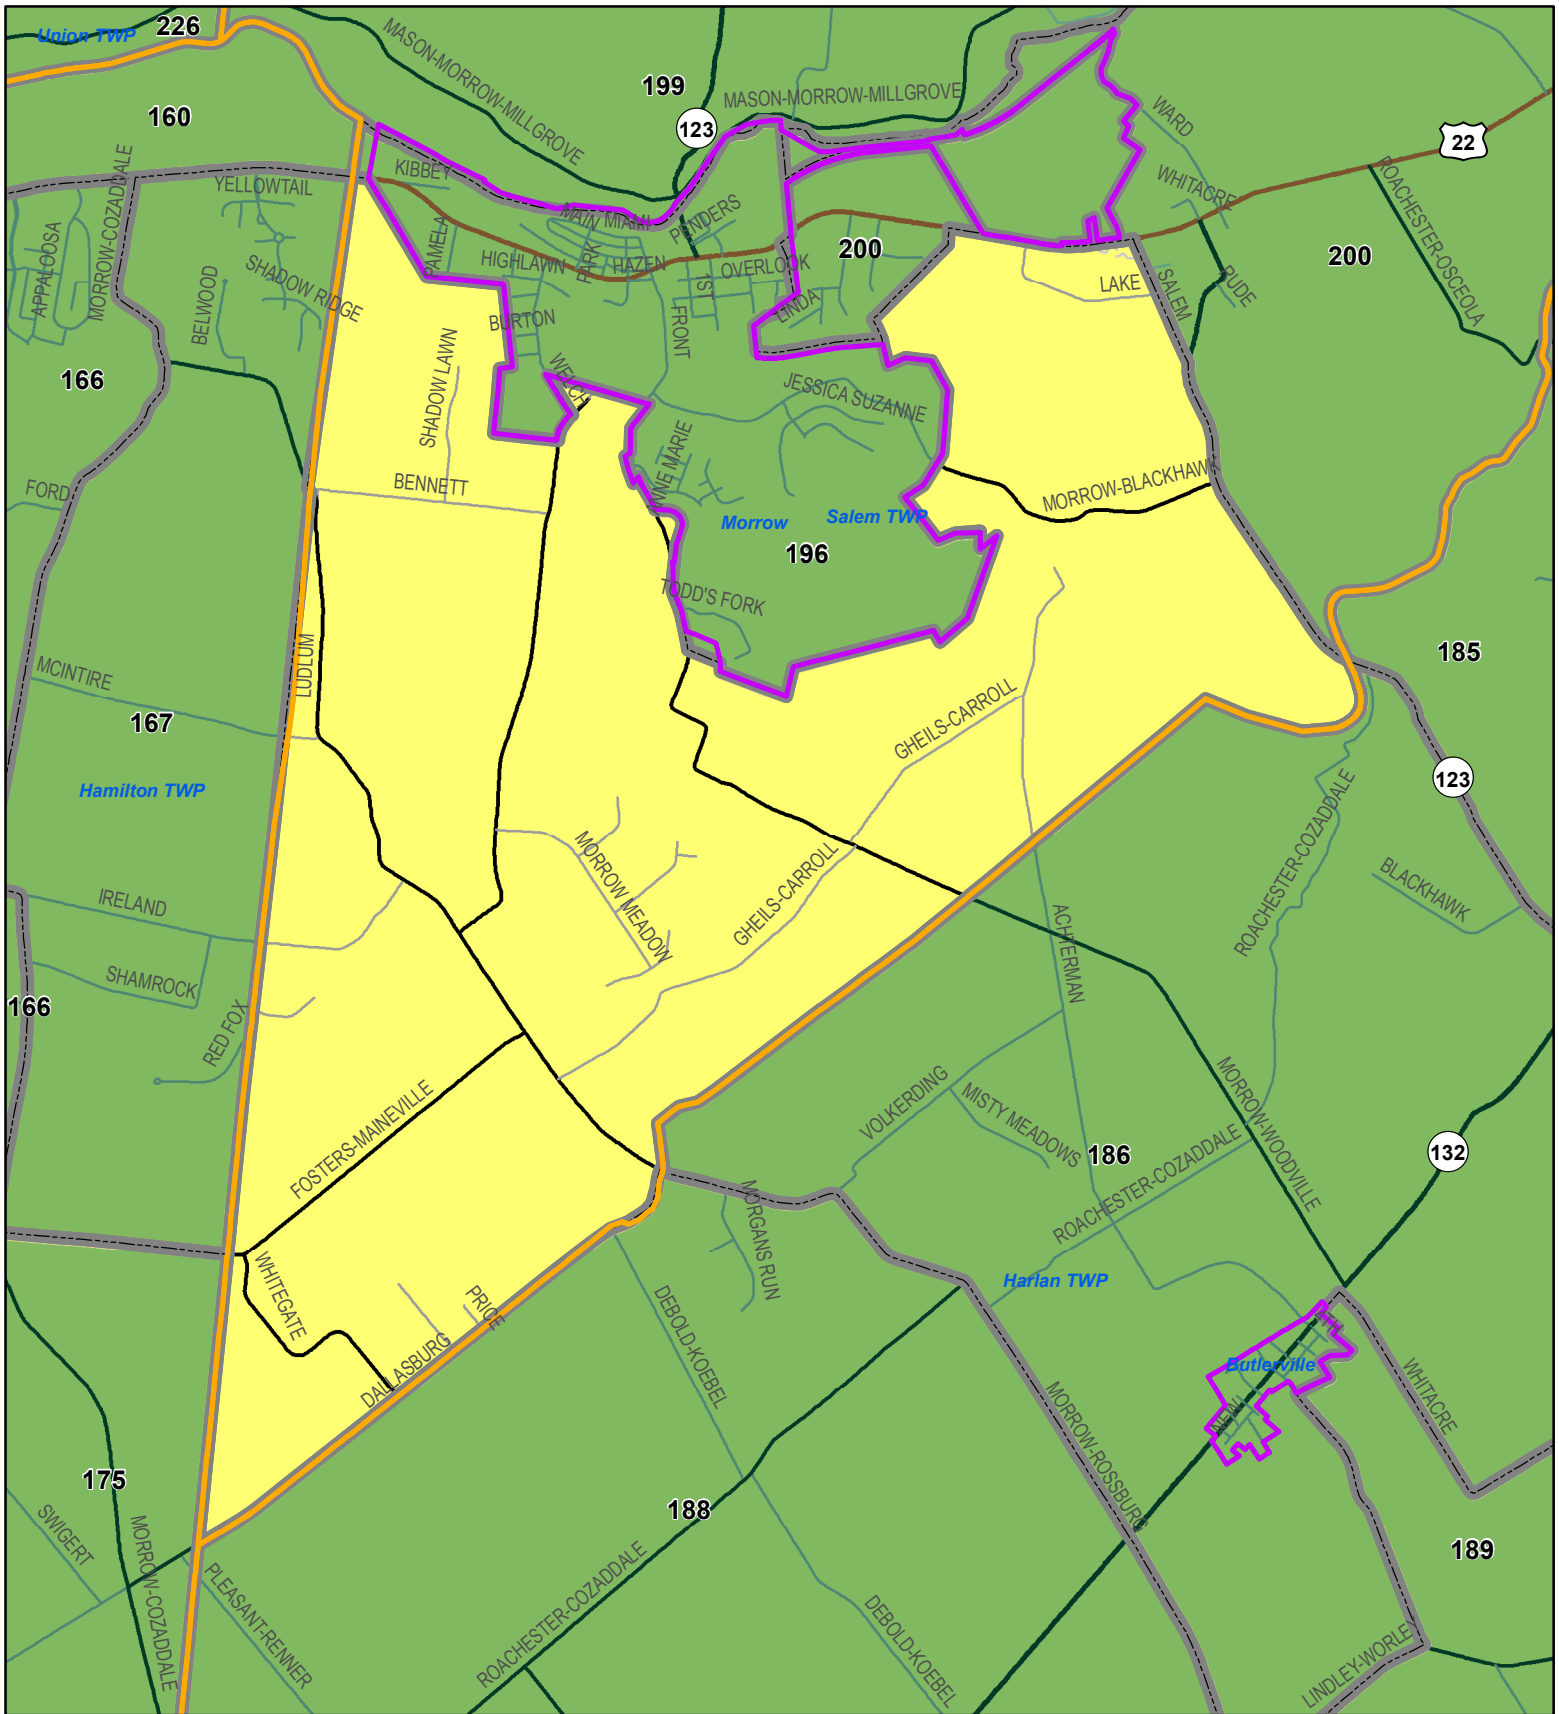

WARREN COUNTY VOTING PRECINCTS

2011

SALEM TWP C

- **Corp**
- CITY
- TWP
- VILLAGE
- other_precs
- **Roads**
- **ROUTECLASS**
- Interstate
- U.S Highway
- State Highway
- County
- Municipal; Township
- Private
- Voting Precinct