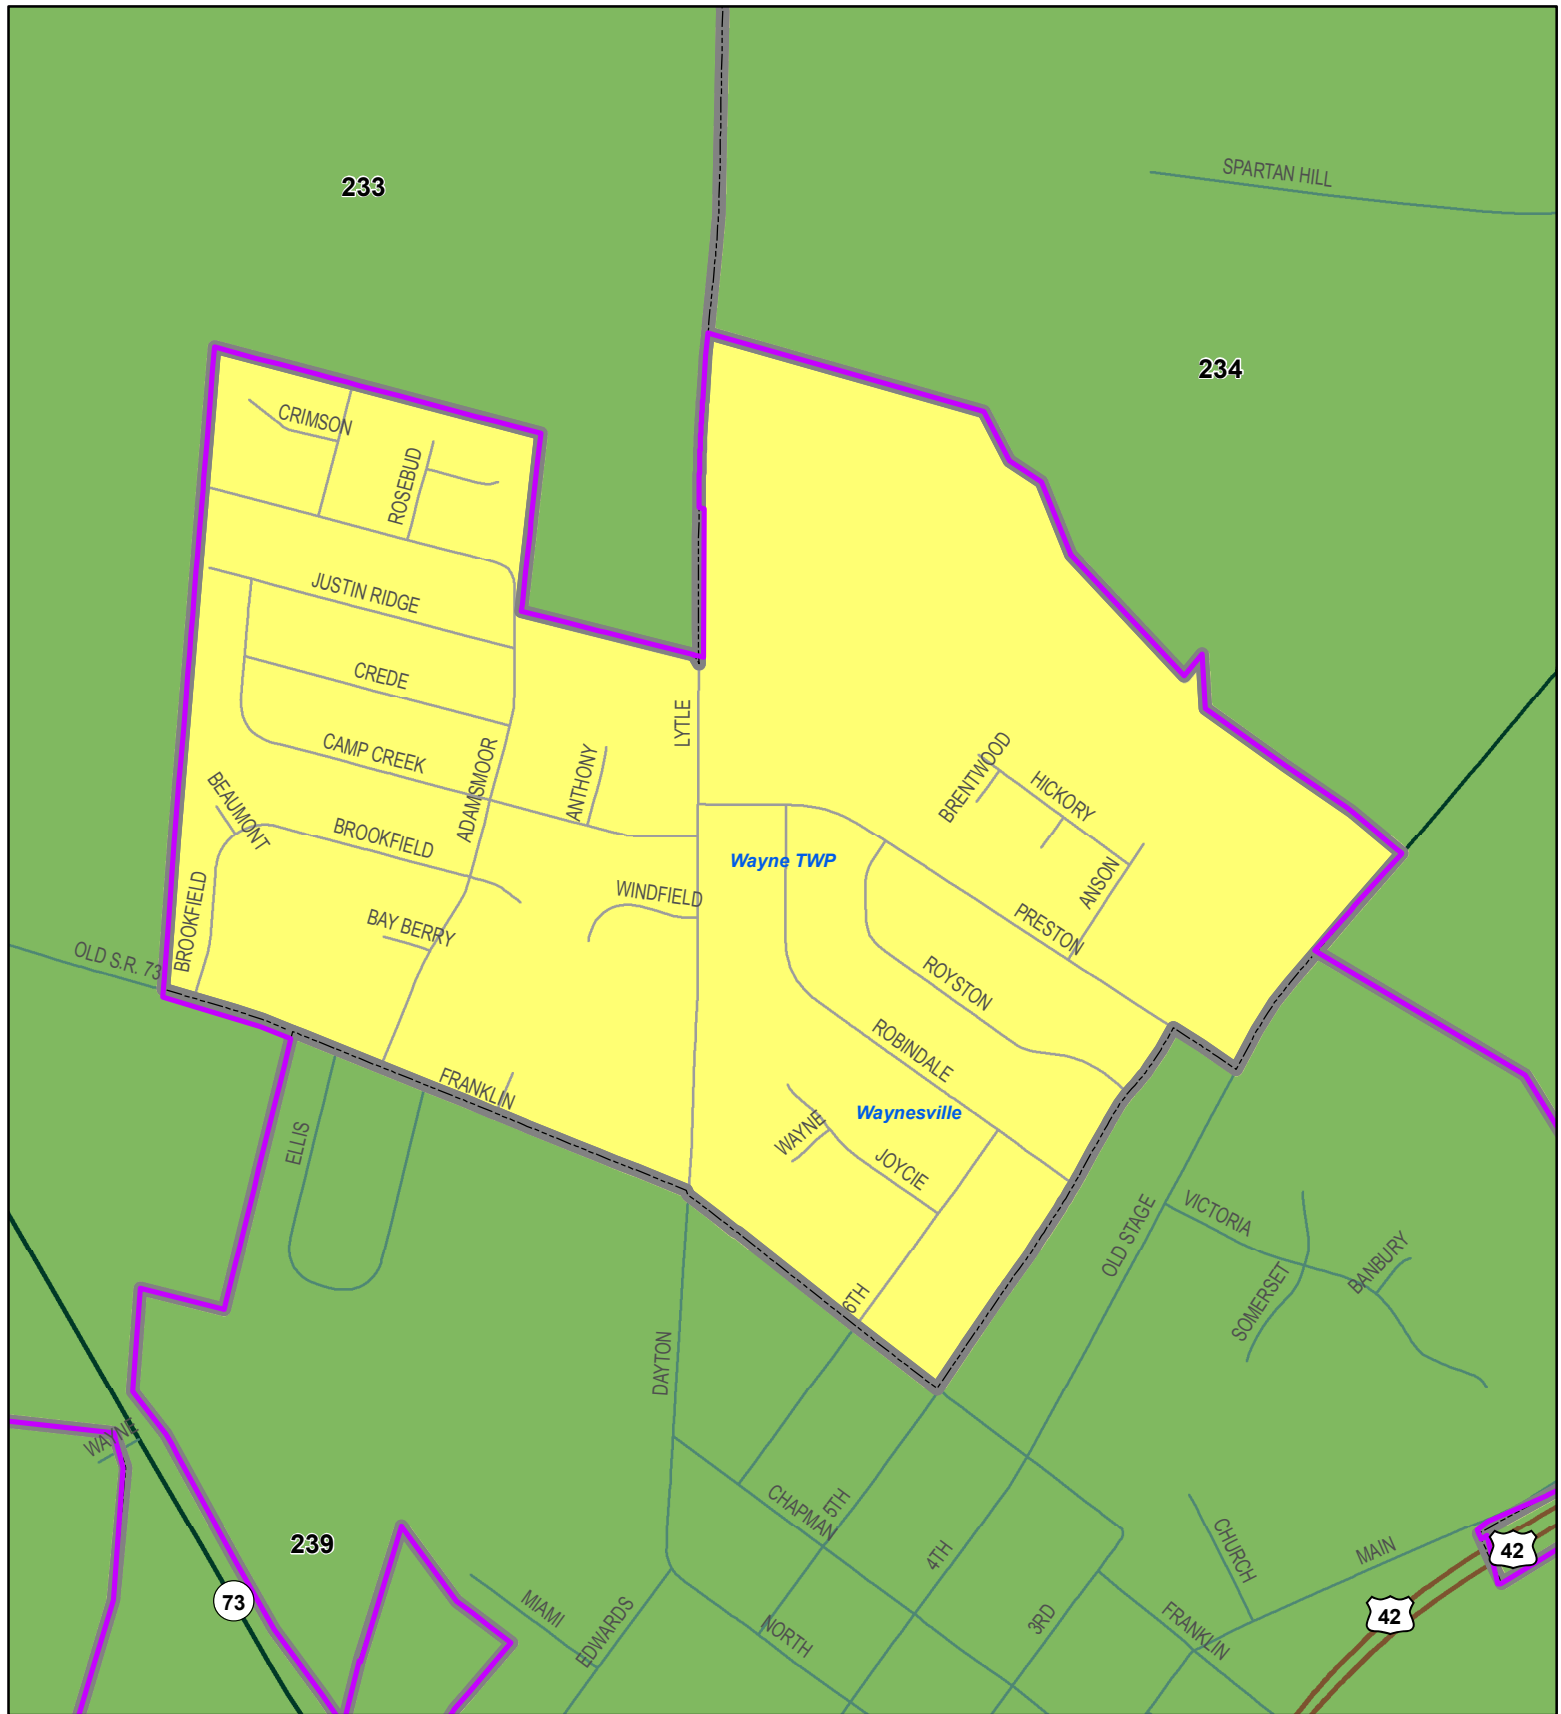

WARREN COUNTY
VOTING PRECINCTS

240

WAYNESVILLE VILLAGE B

Corp	Roads
CITY	Interstate
TWP	U.S Highway
VILLAGE	State Highway
Voting Precincts	County
other_precs	Municipal; Township
	Private
	Voting Precinct

Date: 1/9/2012

The provider makes no warranty or representation with respect to this information, its quality or suitability for a particular purpose. This information is provided AS IS, and the requester assumes the entire risk as to its quality and suitability.

The provider will not be liable for direct, indirect, incidental, or consequential damages resulting from any defect in the information.